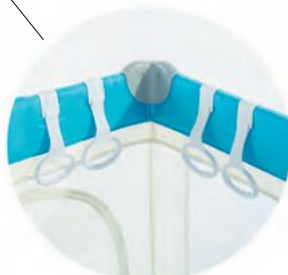

RINGS017SET

халки за съваема кошара 4 бр.
set of 4 pcs rings for playpen